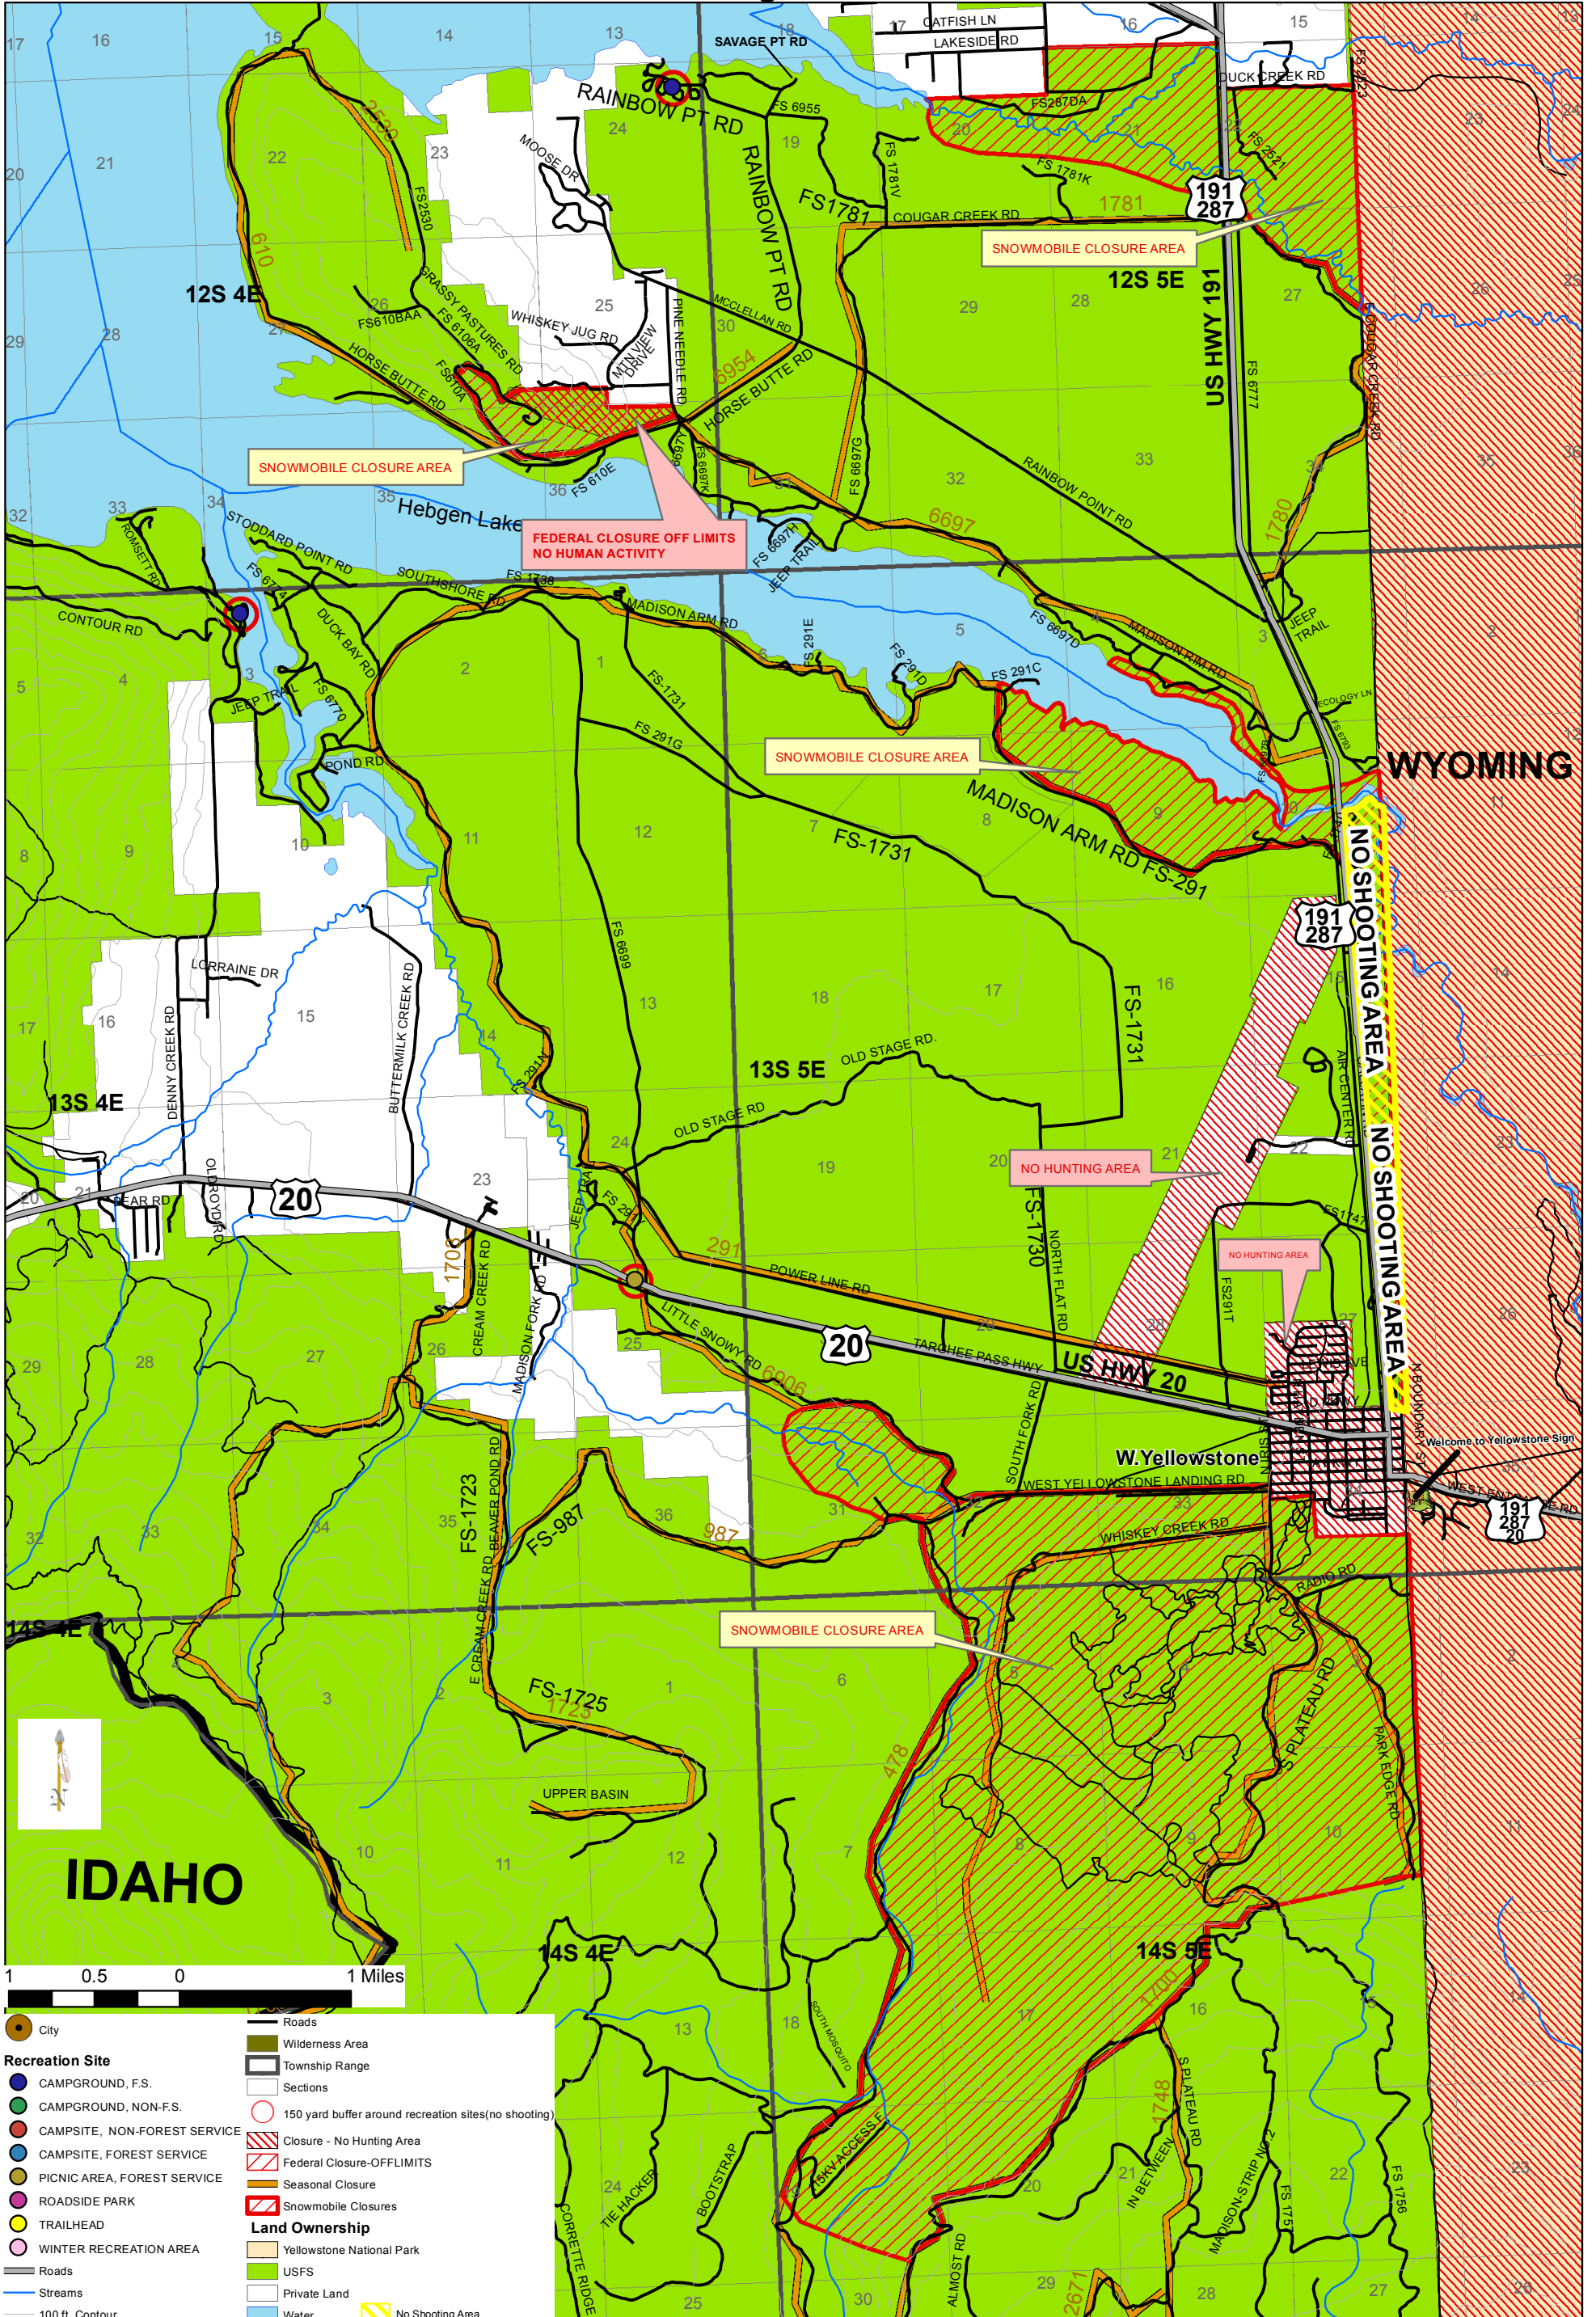

West Yellowstone / Hebgen Lake Area, Montana

Map only intended as a guide-Please refer to USFS maps for actual boundaries
 Road name data sources: State of Montana, Google Maps, Google Earth

Document Path: Y:\NRD\FWRC\i_e\Bison_Hunt\HebgenLake-WYellowstone.mxd